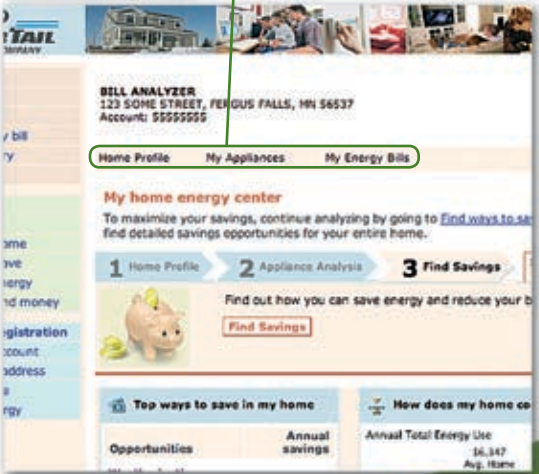

Complete your *Home profile* now for a great chance to win! Just go to www.otpc.com and log in or Register now!*

*You'll need your current service statement.

Steps to complete the Home profile on www.otpc.com

1. Log in or register to use our web site with your residential account.
2. Follow the *Analyze your bill* link from the Welcome page.
3. Click on the *My home* link.
4. Complete these three sections to receive a report filled with energy-saving ideas, and you're registered to win!