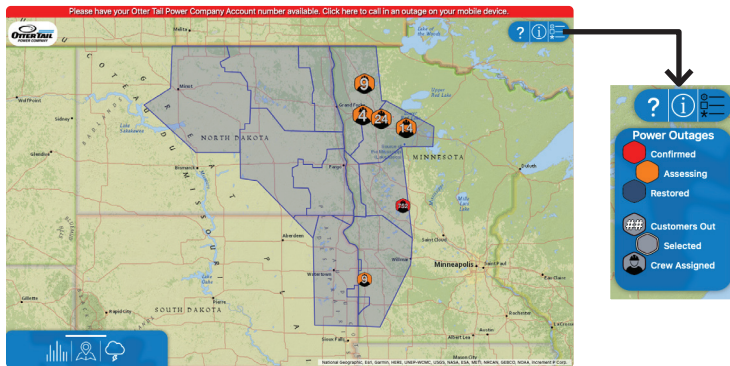

Day or night, rain or shine—when you need us most, we'll continue to be here.

It's now easier and faster to report an outage!

For near real-time information and updates, visit otpc.com/outages.

Visit the dashboard or click an icon on the map for detailed outage information.