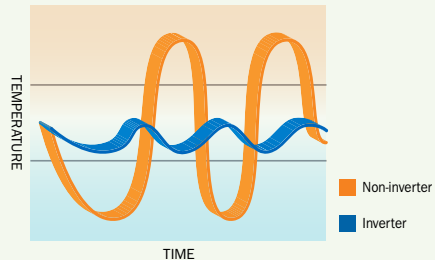

What makes a CCHP efficient? Variable-speed inverter technology!

- Alters compressor speeds, reducing energy consumption and operating costs.
- Reaches desired temperatures faster.
- Maintains temperatures for steady comfort.
- Operates with less noise.